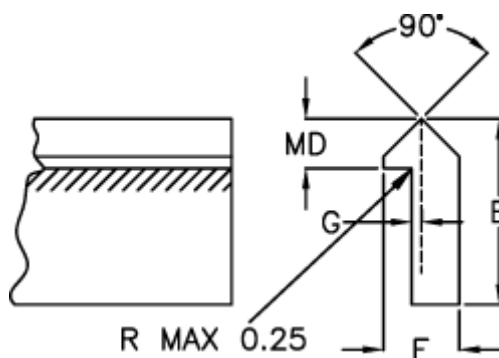

Data Sheet

Article number: 055941500

Description: Single edge track TS4SS 1500mm

Measures

E = 26.97

F = 11.09

G = 2.36

Kg/m = 1.630